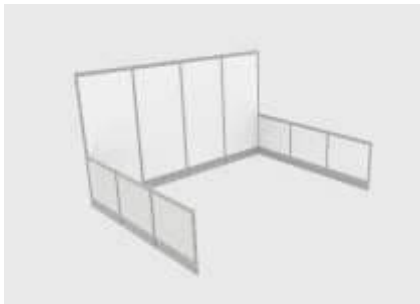

Exhibit Hard-Wall Packages Photos

PREMIUM PACKAGE

Model #1

Premium standard 10' x 10' hard-wall booth with carpet, ID sign & 30" side walls

Model #2

Premium 10' x 10' hard-wall booth with carpet, ID sign, 1 meter wing side wall with 2 x 1 meter x 30" side wall

Model #3

Privacy Booth 10' x 10' hard wall booth with carpet, ID sign with 8ft high back and side walls

Model #4

Premium 10' x 10' slat wall booth with carpet ID sign & 40 hooks

Model #1D

Premium 10' x 20' hard-wall booth with carpet, ID sign & 1 meter side wall

Model #2D

Premium 10' x 20' hard-wall booth with carpet, ID sign 1 meter side wall, 2 x 1 meter x 60" side walls

DELUXE OPTIONS

1 cocktail table & 2 side chairs

1 cruiser table & 2 stools

Monitor – Pop up

Monitor – truss mounted

10' x 10' truss arch

Exhibit Hard-Wall Accessories Photos

HARDWALL SYSTEM

Wall shelf 12" deep x 1m long

Angled shelf 12" deep x 1m long

10 watt LED Clip Light – electrical not included

Slat wall panels, upper wall only