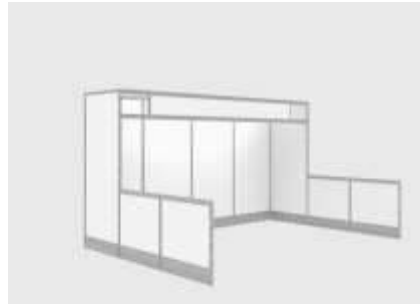

Exhibit Hard-Wall Packages Photos

PREMIUM PACKAGE

Model #1

Premium standard 10' x 10' hard-wall booth with carpet, ID sign & 30" side walls

Model #2

Premium 10' x 10' hard-wall booth with carpet, ID sign, 1 meter wing side wall with 2 x 1 meter x 30" side wall

Model #3

Privacy Booth 10' x 10' hard wall booth with carpet, ID sign with 8ft high back and side walls

Model #4

Premium 10' x 10' slat wall booth with carpet ID sign & 40 hooks

Model #1D

Premium 10' x 20' hard-wall booth with carpet, ID sign & 1 meter side wall

Model #2D

Premium 10' x 20' hard-wall booth with carpet, ID sign 1 meter side wall, 2 x 1 meter x 60" side walls

DELUXE OPTIONS

1 cocktail table & 2 side chairs

1 cruiser table & 2 stools

Monitor – Pop up

Monitor – truss mounted

10' x 10' truss arch

Exhibit Hard-Wall Accessories Photos

HARDWALL SYSTEM

Wall shelf 12" deep x 1m long

Angled shelf 12" deep x 1m long

10 watt LED Clip Light – electrical not included

Slat wall panels, upper wall only